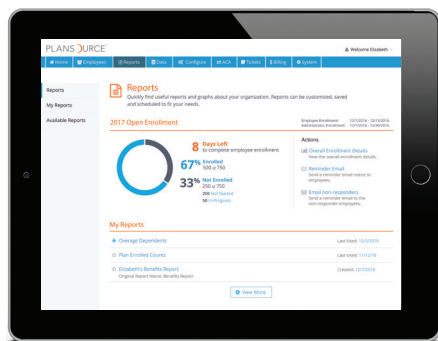

PlanSource Offers the Best Experience For

Benefits Shopping

Enrollment

Billing

Compliance

Administration

A Mobile-Friendly Employee Experience

People-Friendly Experience

Tailor-Made Recommendations

Shopping Cart and Checkout

Educational Videos and Content

Sophisticated Benefits Administration and Automation

Eligibility Management

Open Enrollment and Life Events

Employee Communications